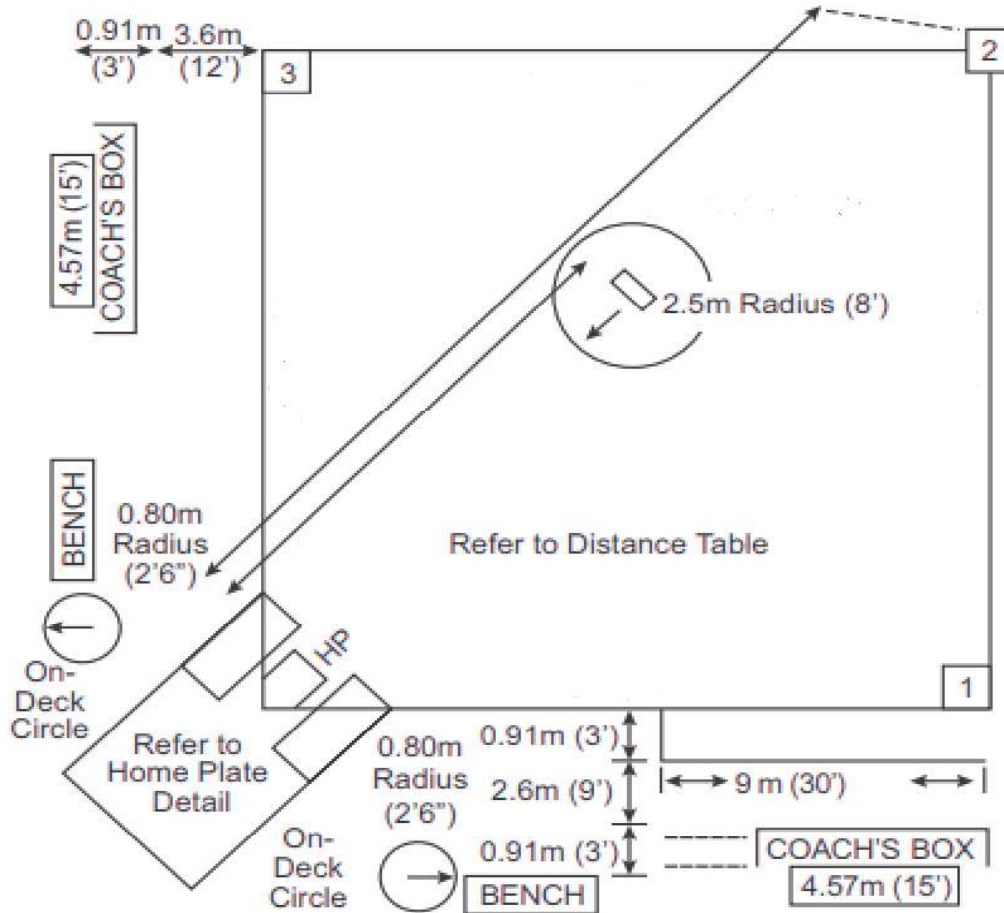

OFFICIAL DIMENSIONS FOR FAST PITCH SOFTBALL DIAMONDS

<u>Division</u>	<u>Ball Size</u>	<u>Pitching Distance</u>	<u>Baselines</u>	<u>Diagonal Distance</u>	<u>Fences</u>
U19	12	43'	60'	84' 10.25"	200'-210'
U16	12	40'	60'	84' 10.25"	180'-210'
U14	12	38'	60'	84' 10.25"	170'-210'
U12	11	35'	55'	77' 9.25"	160'-210'
U10	11	30'	45'	63'8"	150'-210'
U8	11	30'	40'	56' 6.75"	150'-210'
LTP-U6	11	30'	40'	56' 6.75"	150'-210'