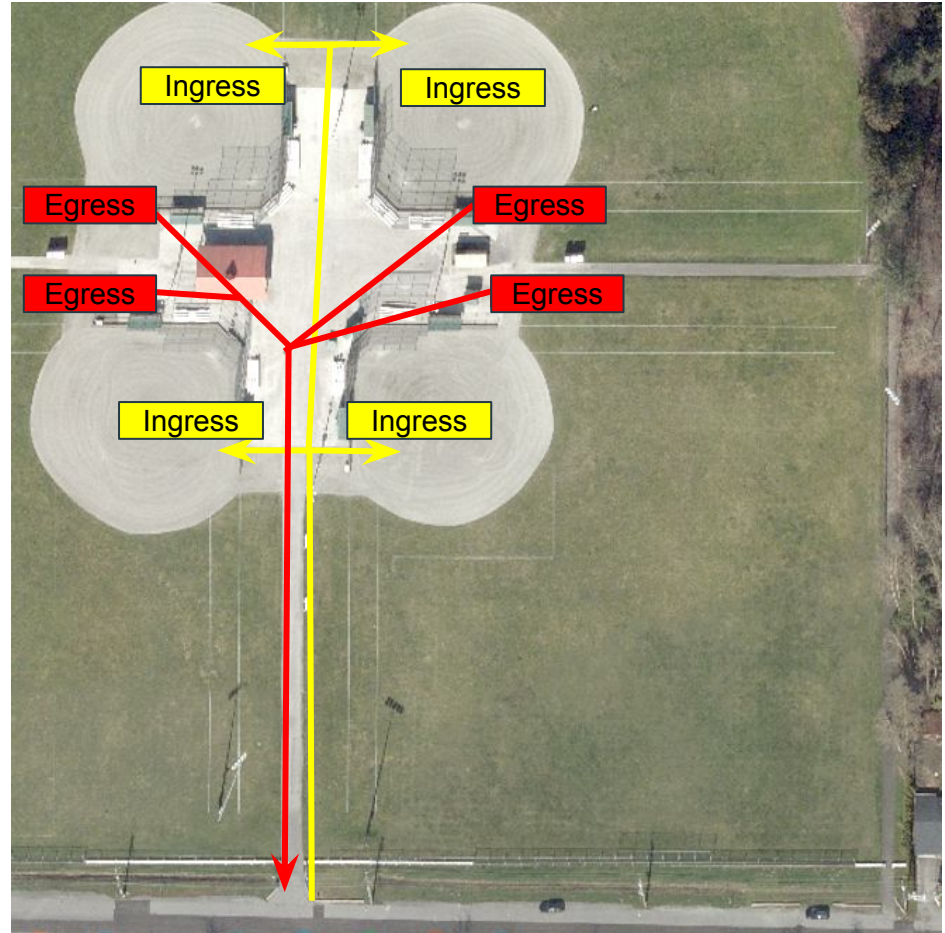

McLeod Athletic Park

Four Diamonds

Follow directional signage and abide by the current physical distance requirements outlined in the RTP template

Participants can walk on either side of the path to maintain physical distance.

Ensure that participants complete a health screening prior to entering the field

Spectators are NOT permitted at this time

McLeod Athletic Park

Langley Blaze

Follow directional signage and abide by the current physical distance requirements outlined in the RTP template

Participants can walk on either side of the path to maintain physical distance.

Ensure that participants complete a health screening prior to entering the field

Spectators are NOT permitted at this time

McLeod Athletic Park

Synthetic Stadium

Follow directional signage and abide by the current physical distance requirements outlined in the RTP template

Participants can walk on either side of the path to maintain physical distance.