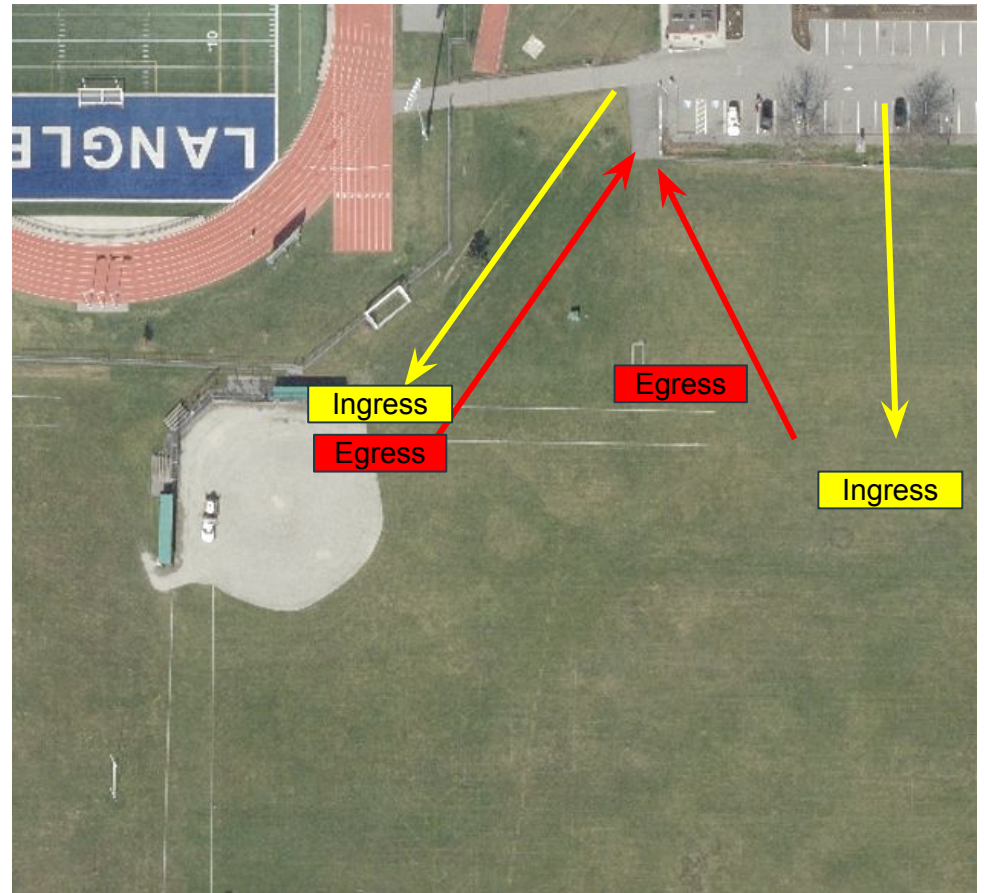

McLeod Athletic Park

Ron Ralph

Follow directional signage and abide by the current physical distance requirements outlined in the RTP template

Ensure that participants complete a health screening prior to entering the field

Spectators are NOT permitted at this time